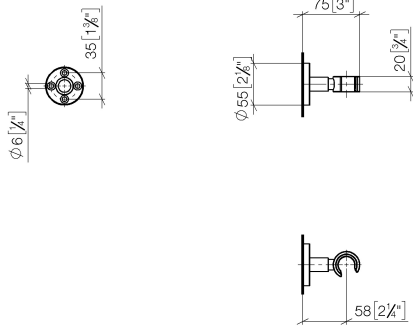

## EDITION PRO Wall bracket - Chrome

---

28 050 626

- rosette Ø 55 mm

	Chrome	28 050 626-00
	Matte Black	28 050 626-33
	Brushed Chrome	28 050 626-93

## EDITION PRO Wall bracket - Chrome

---

28 050 626

mm [inches]

**EDITION PRO Wall bracket - Chrome**

28 050 626

Parts for other finishes can be found here: [Matte Black](#)

**Spare parts list**

No.	Item Number	Name	Quantity used	Delivery time
1	05 17 62 500 00 90	fixing set	1	2
2	90 27 62 502 00-00	rosette	1	-
Spare part can no longer be ordered, please order the replacement item				
3	08 17 62 550-00	holder	1	10
4	08 18 50 585 90	screw	1	2
5	90 18 40 035 00 90	sleeve	1	2
6	09 17 20 014-00	holder	1	10