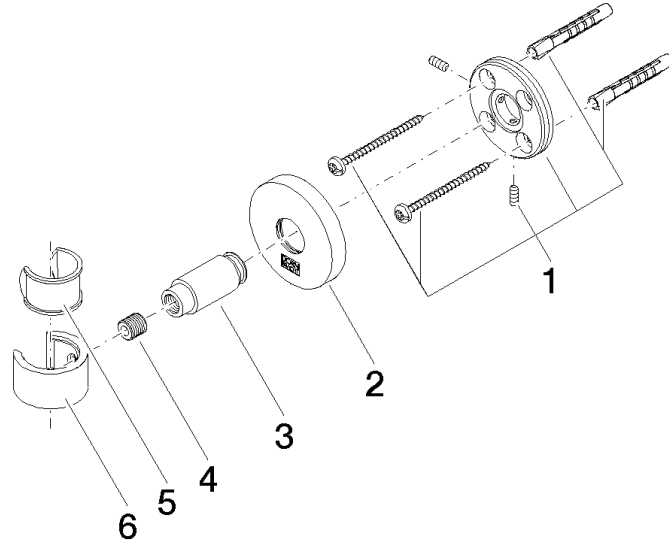

## EDITION PRO Wall bracket - Chrome

---

28 050 626

mm [inches]

**EDITION PRO Wall bracket - Chrome**

28 050 626

Parts for other finishes can be found here: [Matte Black](#)

**Spare parts list**

No.	Item Number	Name	Quantity used	Delivery time
1	05 17 62 500 00 90	fixing set	1	2
2	90 27 62 502 00-00	rosette	1	-
Spare part can no longer be ordered, please order the replacement item				
3	08 17 62 550-00	holder	1	10
4	08 18 50 585 90	screw	1	2
5	90 18 40 035 00 90	sleeve	1	2
6	09 17 20 014-00	holder	1	10